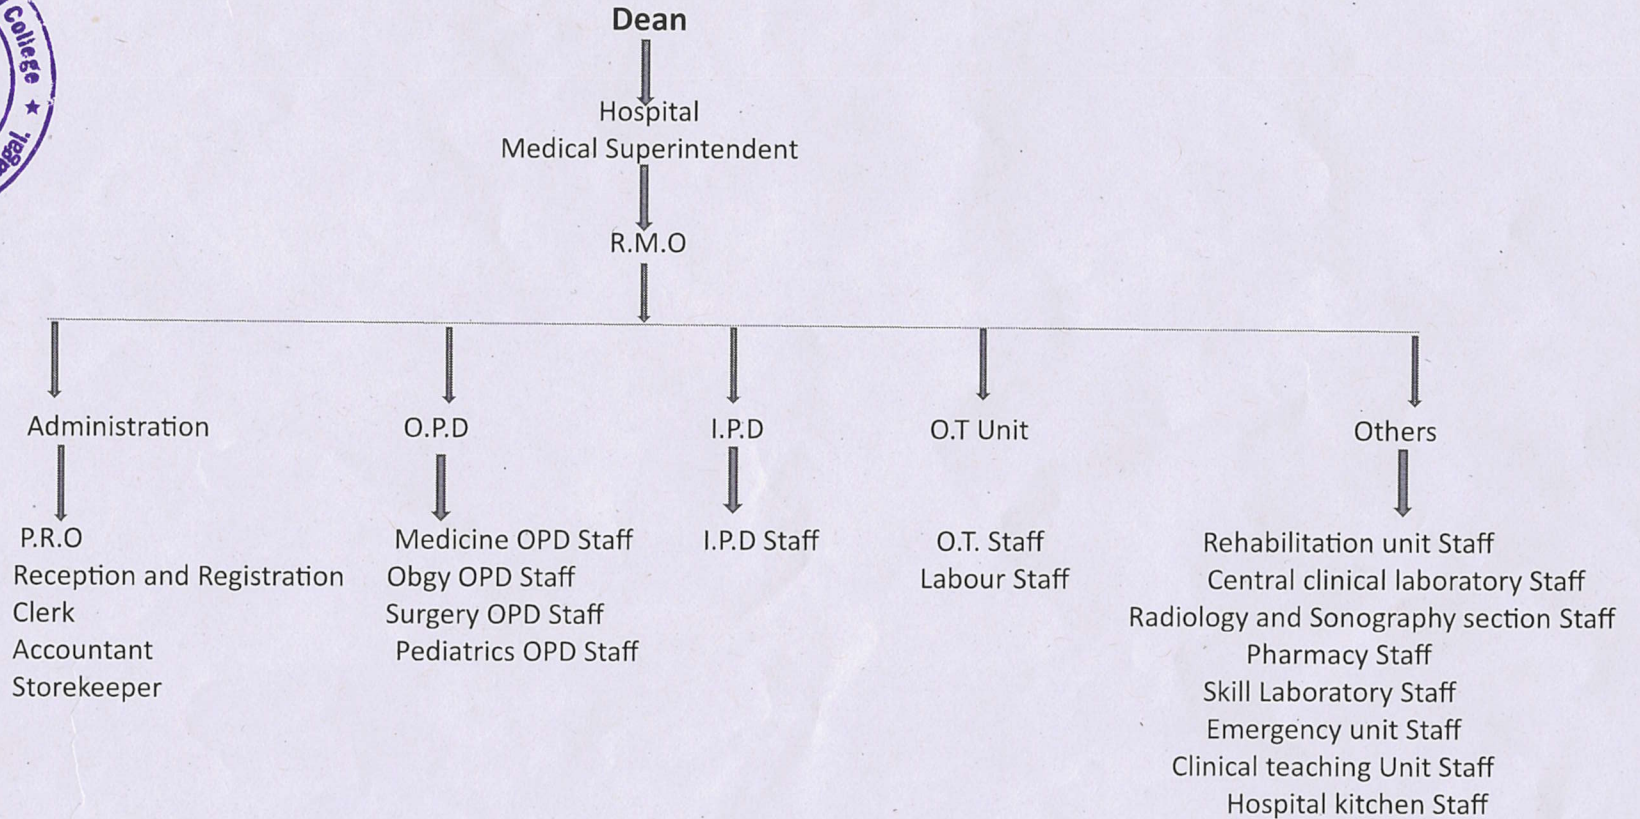

GOVERNMENT OF MAHARASHTRA
GOVERNMENT HOMOEOPATHY COLLEGE & HOSPITAL,
 PIMPALGAON KHURD, KAGAL, DIST: KOLHAPUR

Organisation Chart

Dean

GOVERNMENT OF MAHARASHTRA
GOVERNMENT HOMOEOPATHY COLLEGE & HOSPITAL,
PIMPALGAON KHURD, KAGAL, DIST: KOLHAPUR

Organisation Chart

(Signature)
Dean,

Government Homoeopathy College,
Pimpalgaon Khurd, Ta. Kagal, Dist. Kolhapur.