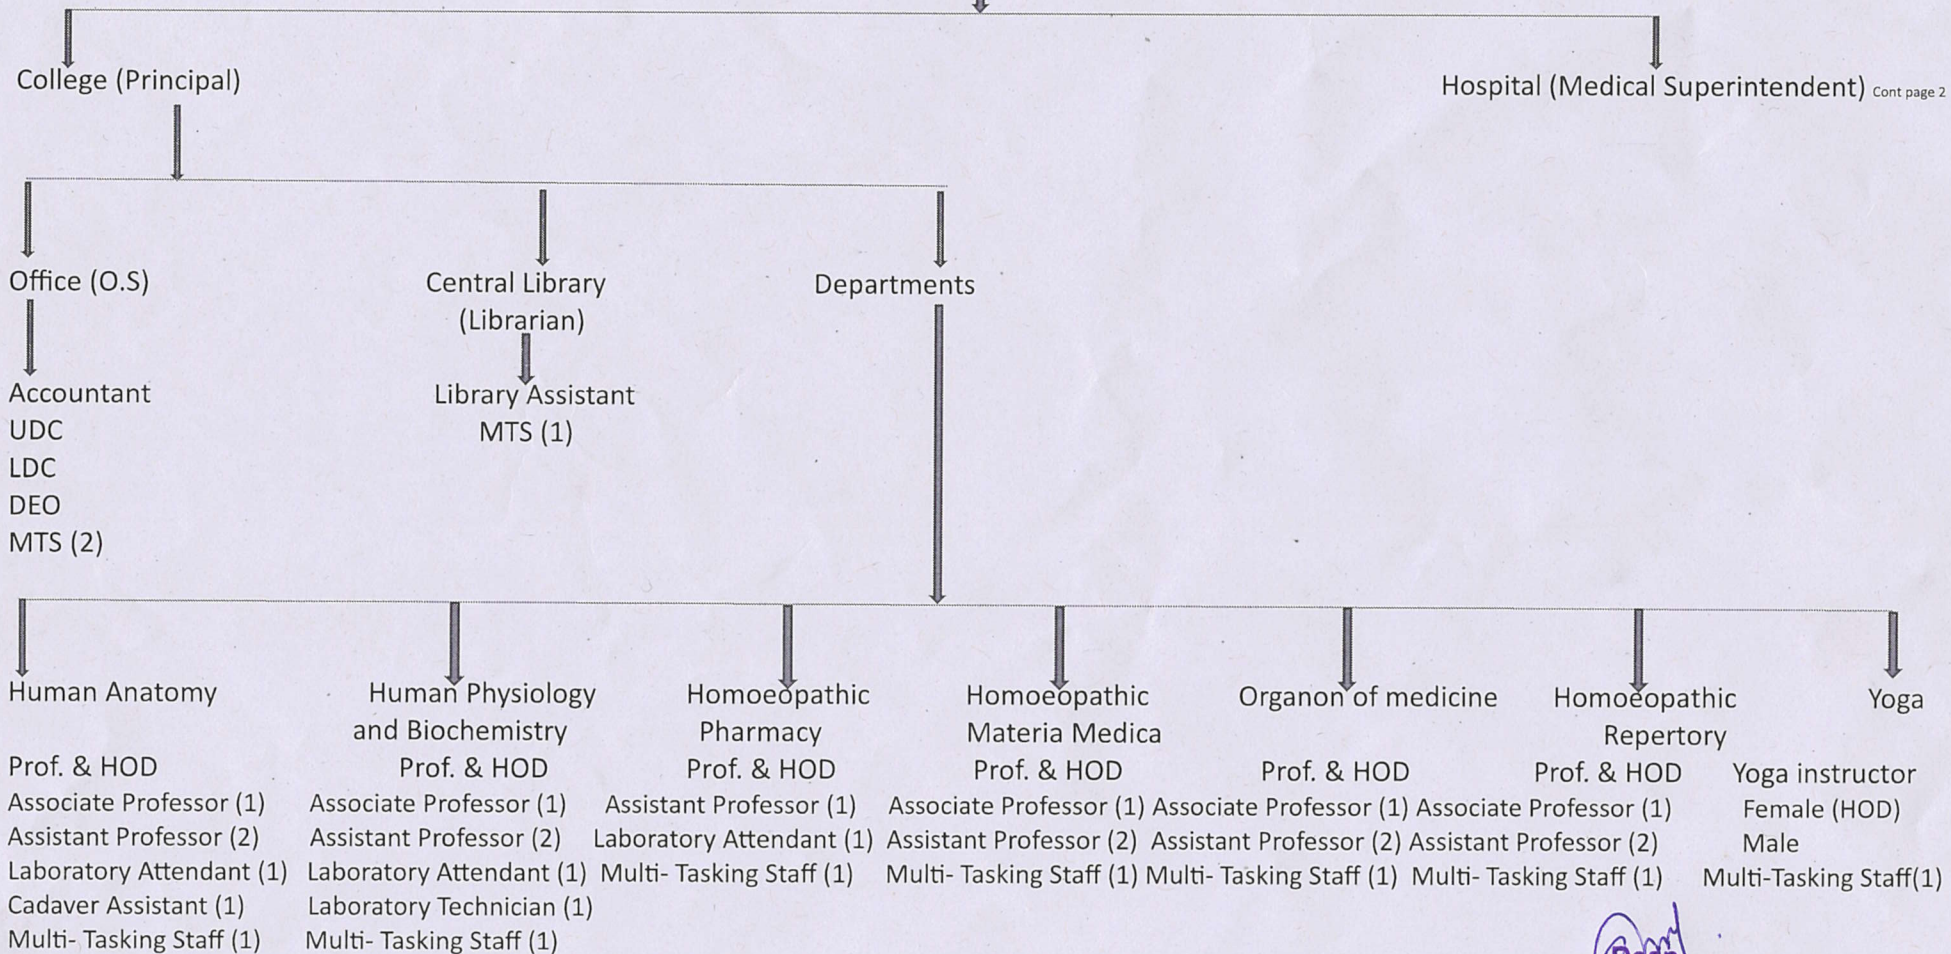

GOVERNMENT OF MAHARASHTRA
GOVERNMENT HOMOEOPATHY COLLEGE & HOSPITAL,
 PIMPALGAON KHURD, KAGAL, DIST: KOLHAPUR

Organisation Chart

Dean

GOVERNMENT OF MAHARASHTRA
GOVERNMENT HOMOEOPATHY COLLEGE & HOSPITAL,
PIMPALGAON KHURD, KAGAL, DIST: KOLHAPUR

Organisation Chart

(Signature)
Dean,

Government Homoeopathy College,
Pimpalgaon Khurd, Ta. Kagal, Dist. Kolhapur.